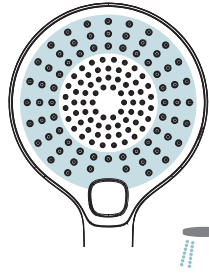

## ENJOY A LITTLE LUXURY

Splash Lux offers a spa like experience with the 3 spray hand piece and large overhead column or fixed head shower for complete showering indulgence.

**RAIN**  
Outside 3 rings of large nozzles