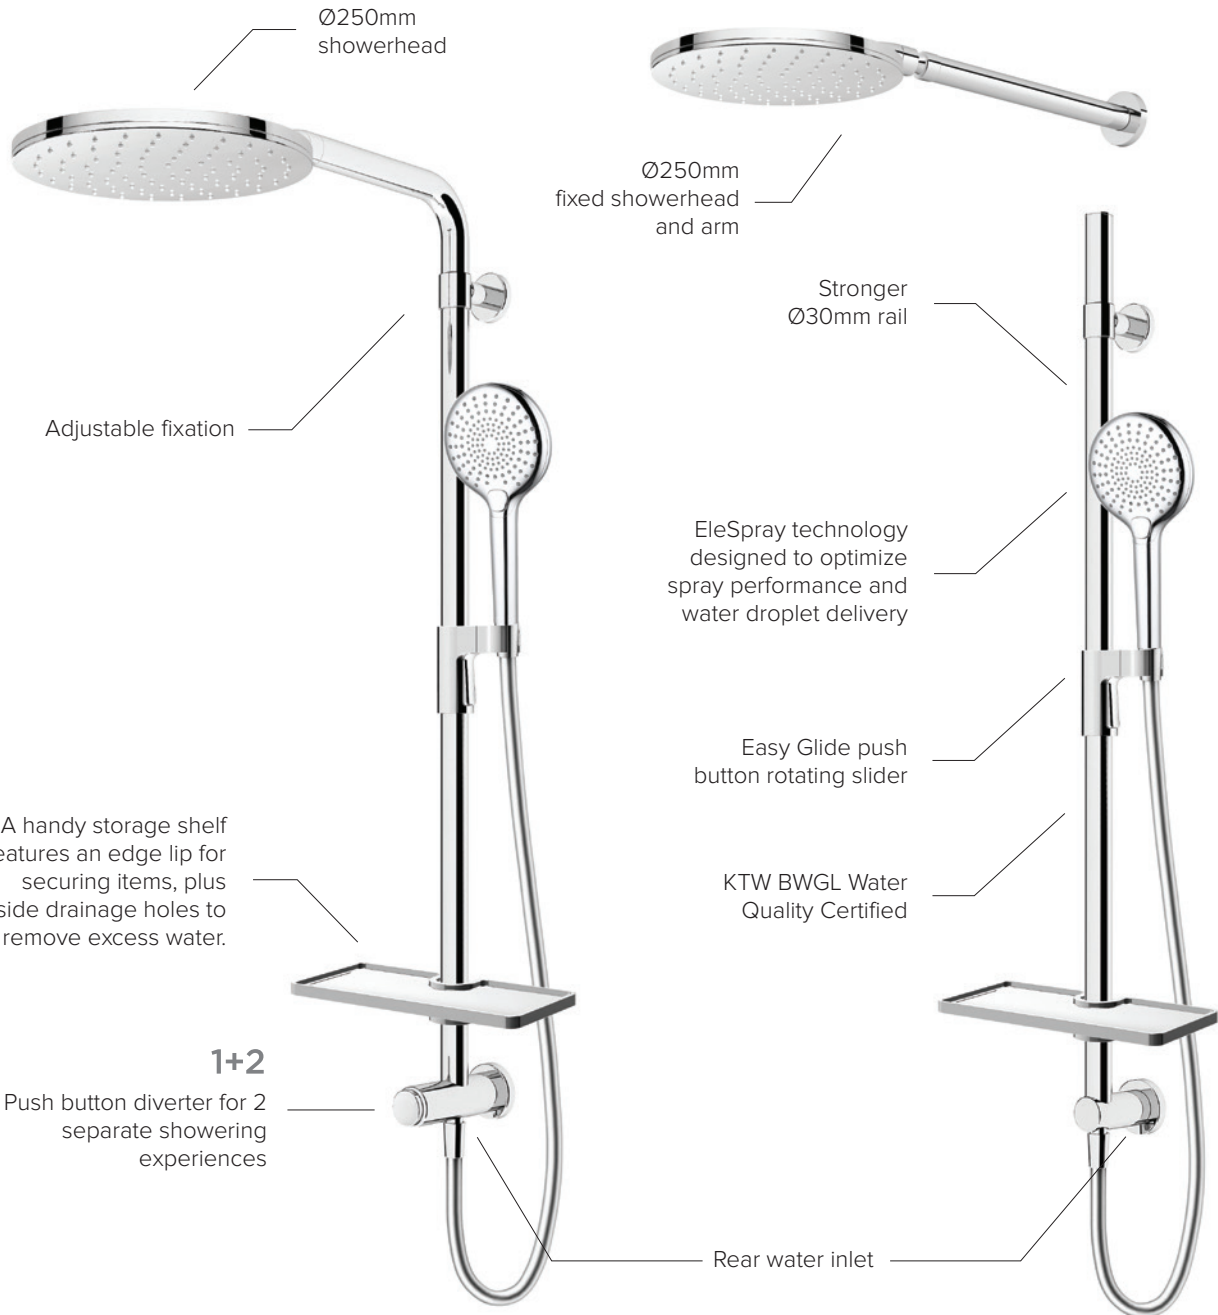

## ENJOY A LITTLE LUXURY

Splash Lux offers a spa like experience with the 3 spray hand piece and large overhead column or fixed head shower for complete showering indulgence.

**RAIN**  
Outside 3 rings of large nozzles

**SOOTHE**  
Inside 4 rings of small nozzles

**RAIN + SOOTHE**  
Both at once

Push Button Rotating Slider

**KTW BWGL  
CERTIFICATION**

German water quality certification awarded by the KTW Association (Kunststoff- TechnischerFachverbände.V.) in cooperation with the Federal Health Office confirms products meets standards for quality and safety in relation to drinking water.

Storage shelf with edge lip

Push button diverter for 2 separate showering experiences

\*All guarantees are subject to terms and conditions and available at: [robertson.co.nz/warranties](http://robertson.co.nz/warranties)