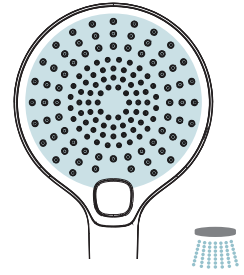

## ENJOY A LITTLE LUXURY

Splash Lux offers a spa like experience with the 3 spray hand piece and large overhead column or fixed head shower for complete showering indulgence.

**RAIN**  
Outside 3 rings of large nozzles

**SOOTHE**  
Inside 4 rings of small nozzles

**RAIN + SOOTHE**  
Both at once

Push Button Rotating Slider

**KTW BWGL  
CERTIFICATION**

German water quality certification awarded by the KTW Association (Kunststoff- TechnischerFachverbände.V.) in cooperation with the Federal Health Office confirms products meets standards for quality and safety in relation to drinking water.