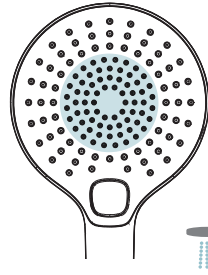

## ENJOY A LITTLE LUXURY

Splash Lux offers a spa like experience with the 3 spray hand piece and large overhead column or fixed head shower for complete showering indulgence.

**RAIN**  
Outside 3 rings of large nozzles

**SOOTHE**  
Inside 4 rings of small nozzles

**RAIN + SOOTHE**  
Both at once

Push Button Rotating Slider

**KTW BWGL  
CERTIFICATION**

German water quality certification awarded by the KTW Association (Kunststoff- TechnischerFachverbände.V.) in cooperation with the Federal Health Office confirms products meets standards for quality and safety in relation to drinking water.